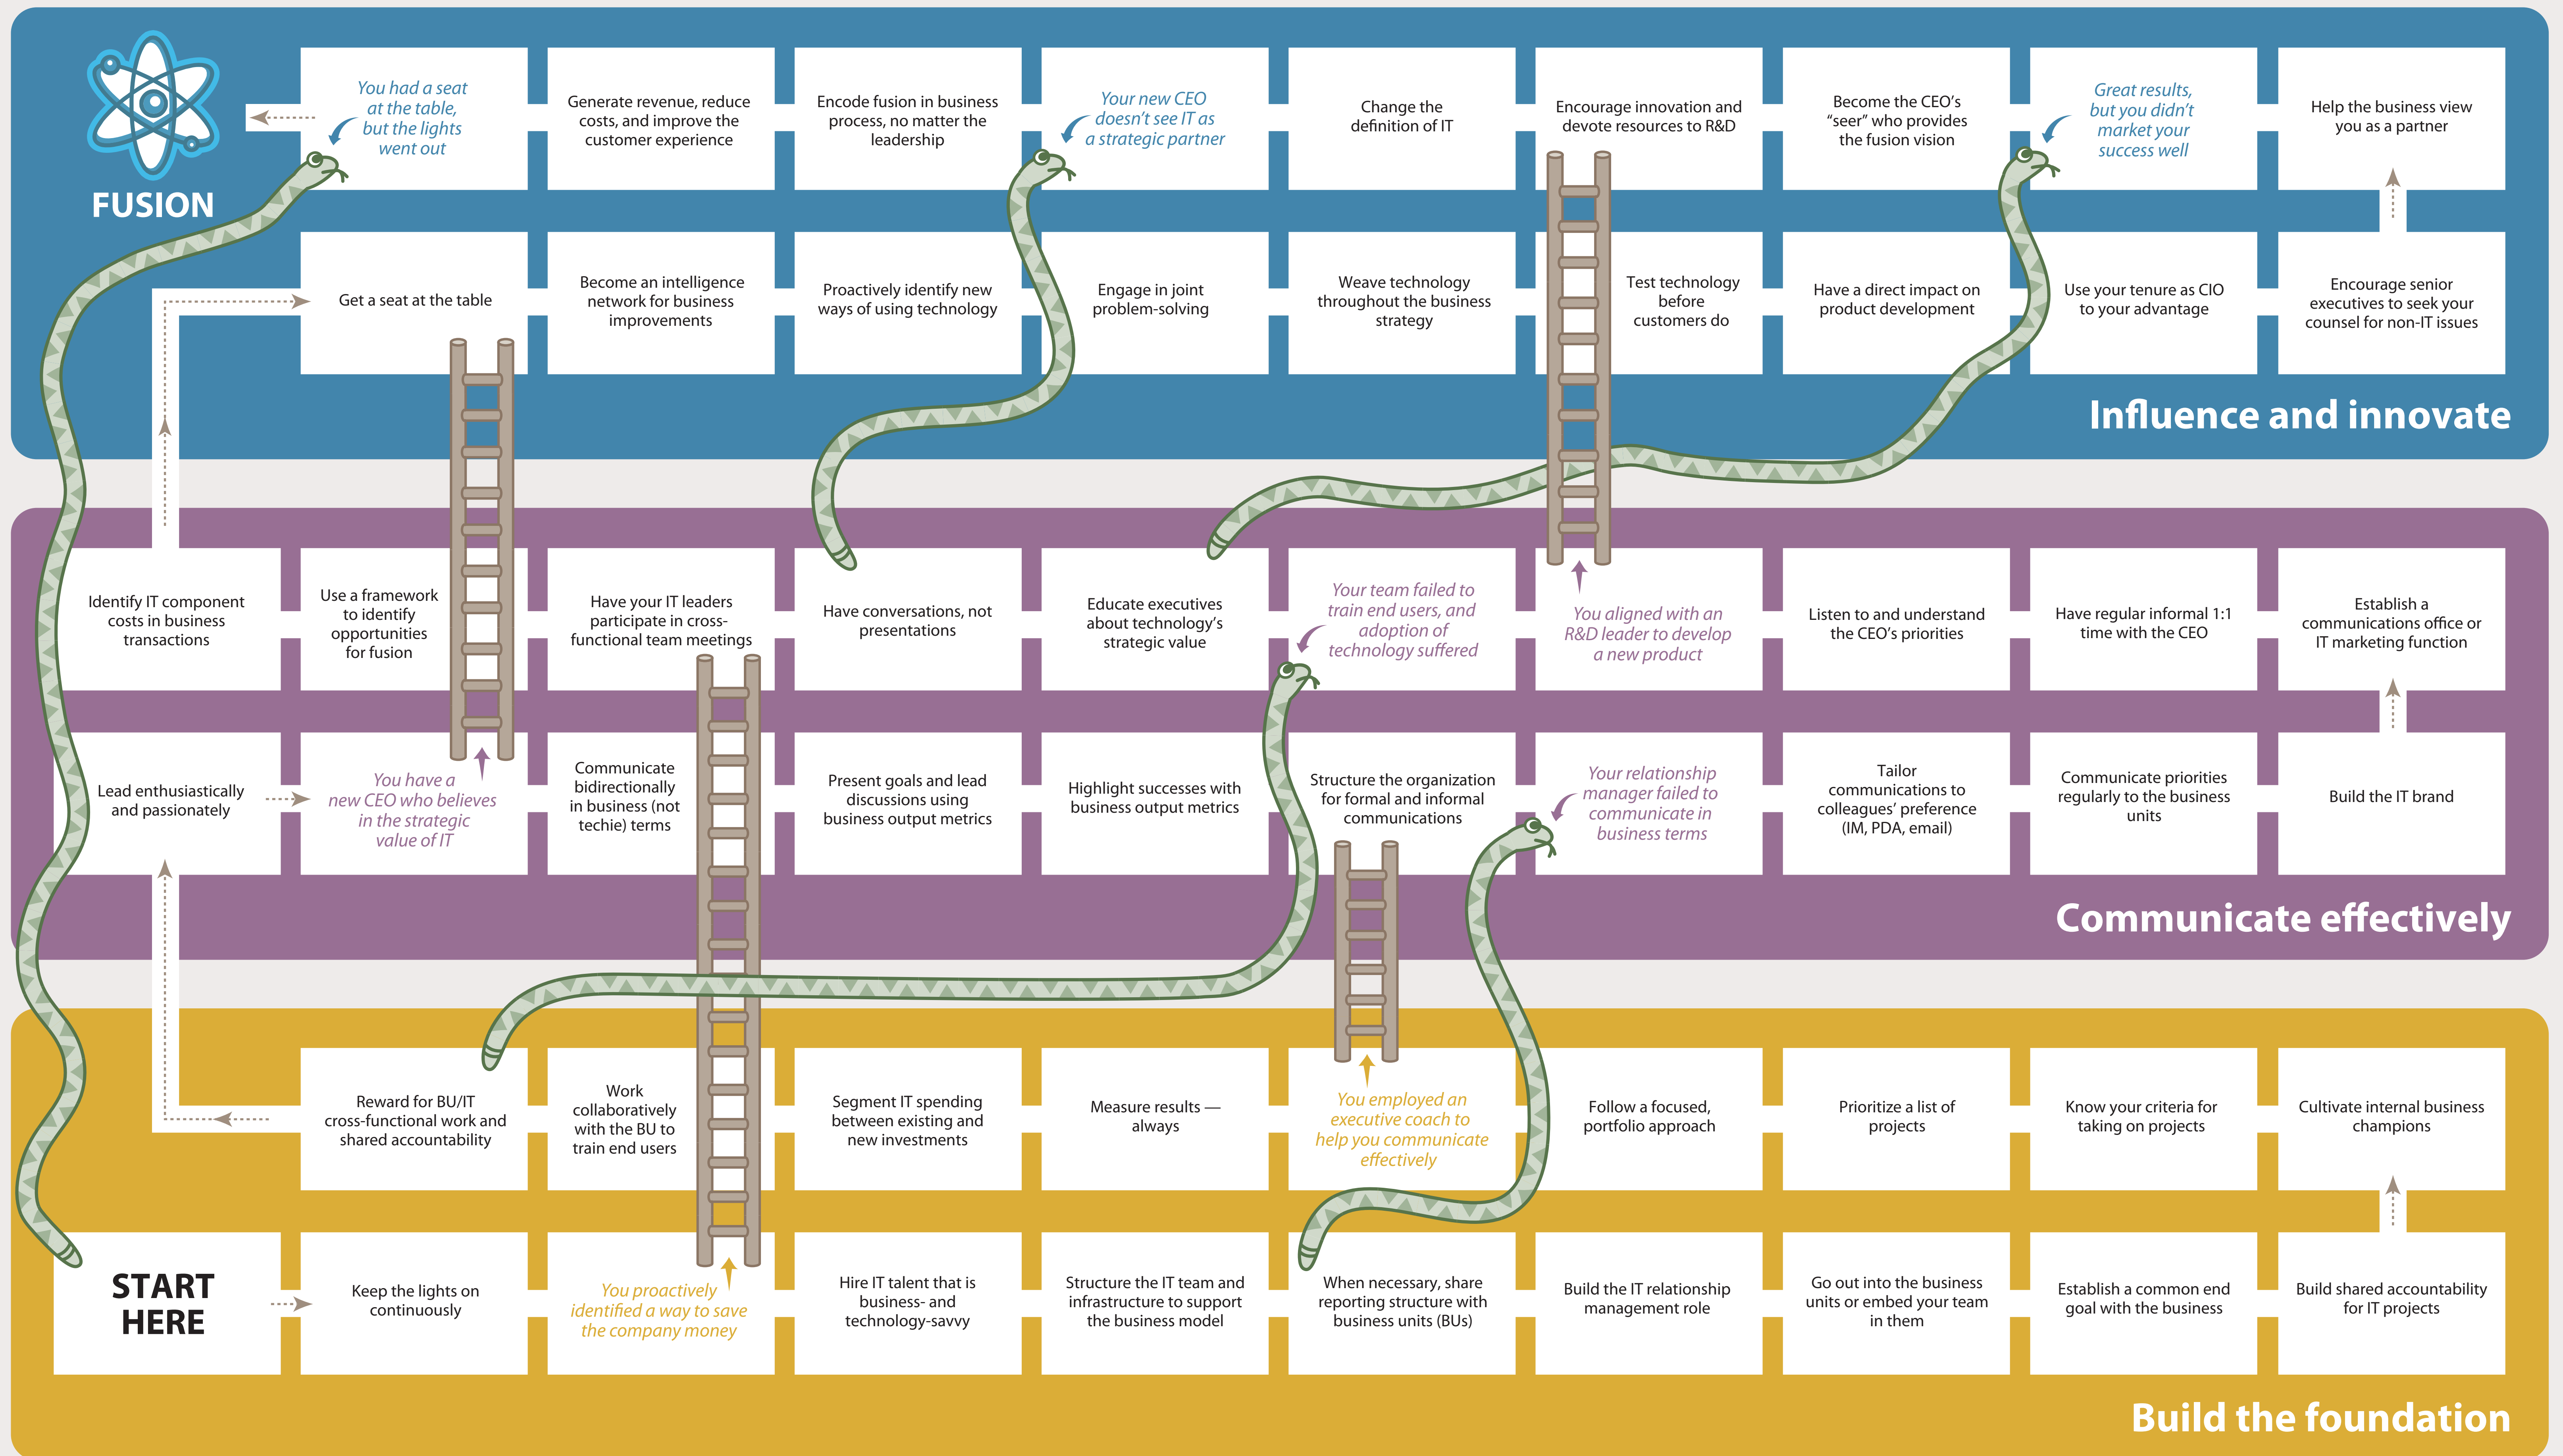

MOVING FROM IT TO BT: THE PATH TO FUSION

How Leading CIOs Are Adapting To Create IT-Business Fusion

Source: Forrester Leadership Boards Research Project "Beyond Alignment: The Path To Fusion."
 This game board illustrates the key best practices employed by CIOs who travel along the path to fusion. The origin of the "Path To Fusion" game board is the ancient game of "Moksha-Patamu," thought to date back as far as the second century B.C. Subsequent versions of the game in England and the US adjusted the concepts to represent contemporary values.